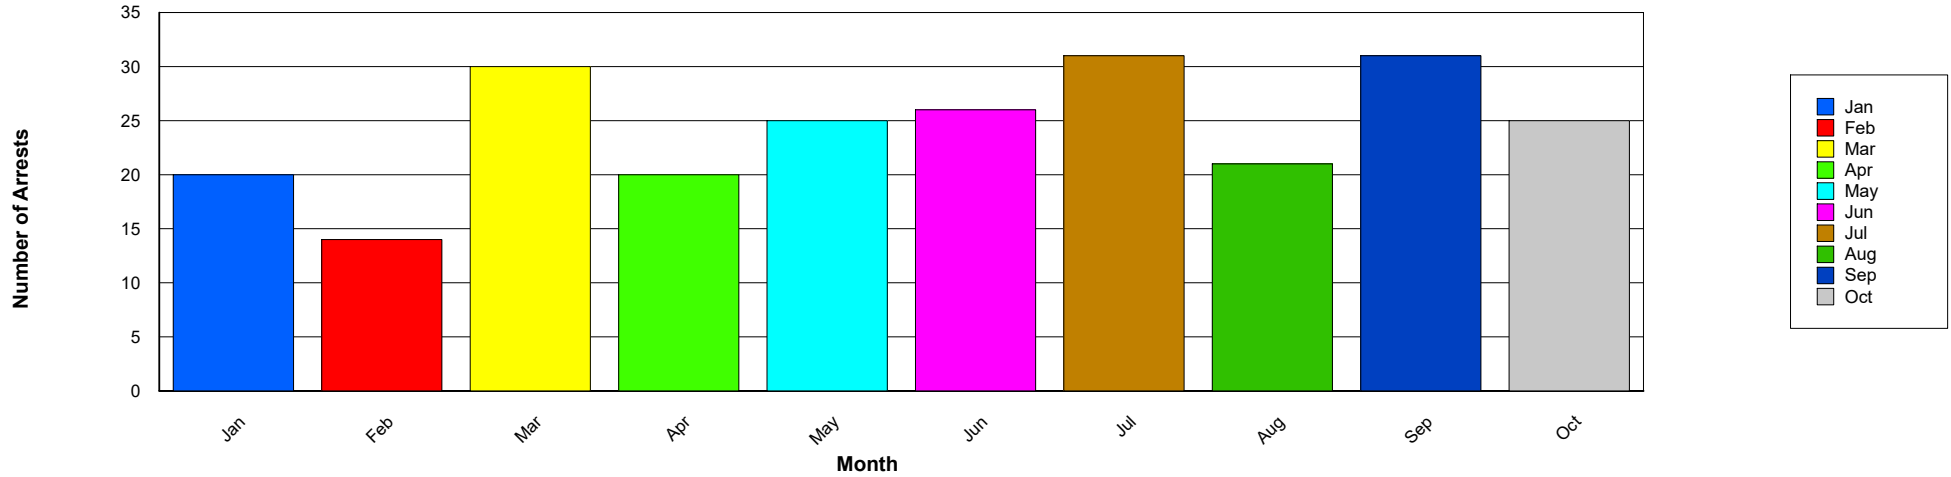

SIOUX COUNTY SHERIFF'S OFFICE

Monthly Comparison of Arrests

01/01/2017 thru 10/31/2017

Count of Arrest per Month

	Jan	Feb	Mar	Apr	May	Jun	Jul	Aug	Sep	Oct	Total
11D-Forcible Fondling	0	0	0	0	0	0	0	0	1	0	1
13A-Aggravated Assault	0	0	4	0	3	1	1	1	1	1	12
13B-Simple Assault	0	0	0	0	0	1	1	1	0	0	3
13C-Intimidation	1	0	3	1	1	0	0	1	0	1	8
220-Burglary/B&E	0	0	0	0	0	0	1	0	0	0	1
23H-Other Larceny	0	1	0	0	1	2	1	1	0	1	7
240-Motor Vehicle Theft	0	0	0	0	0	0	0	0	1	1	2
250-Counterfeit/Forgery	1	0	0	0	2	0	1	0	0	0	4
26A-Swindle/Confidence	0	0	0	0	1	0	0	0	0	0	1
35A-Drug/Narc Violation	1	0	2	2	2	3	3	1	6	3	23
35B-Drug Equip Violation	0	0	0	0	0	0	0	0	0	2	2
370-Porno/Obscene Matl	1	0	0	0	0	0	0	0	0	0	1

	Jan	Feb	Mar	Apr	May	Jun	Jul	Aug	Sep	Oct	Total
520-Weapon Law Violation	0	0	0	1	0	0	0	0	0	0	1
90D-Drive Under Infl	5	3	6	2	4	6	3	2	3	3	37
90E-Drunkenness	0	0	0	0	0	0	0	0	0	1	1
90J-Trespassing	0	0	0	0	0	0	0	0	0	1	1
90Z-All Other Offenses	11	10	15	12	9	13	19	14	18	11	132
INFO-INFORMATION	0	0	0	2	2	0	1	0	1	0	6
Total	20	14	30	20	25	26	31	21	31	25	243