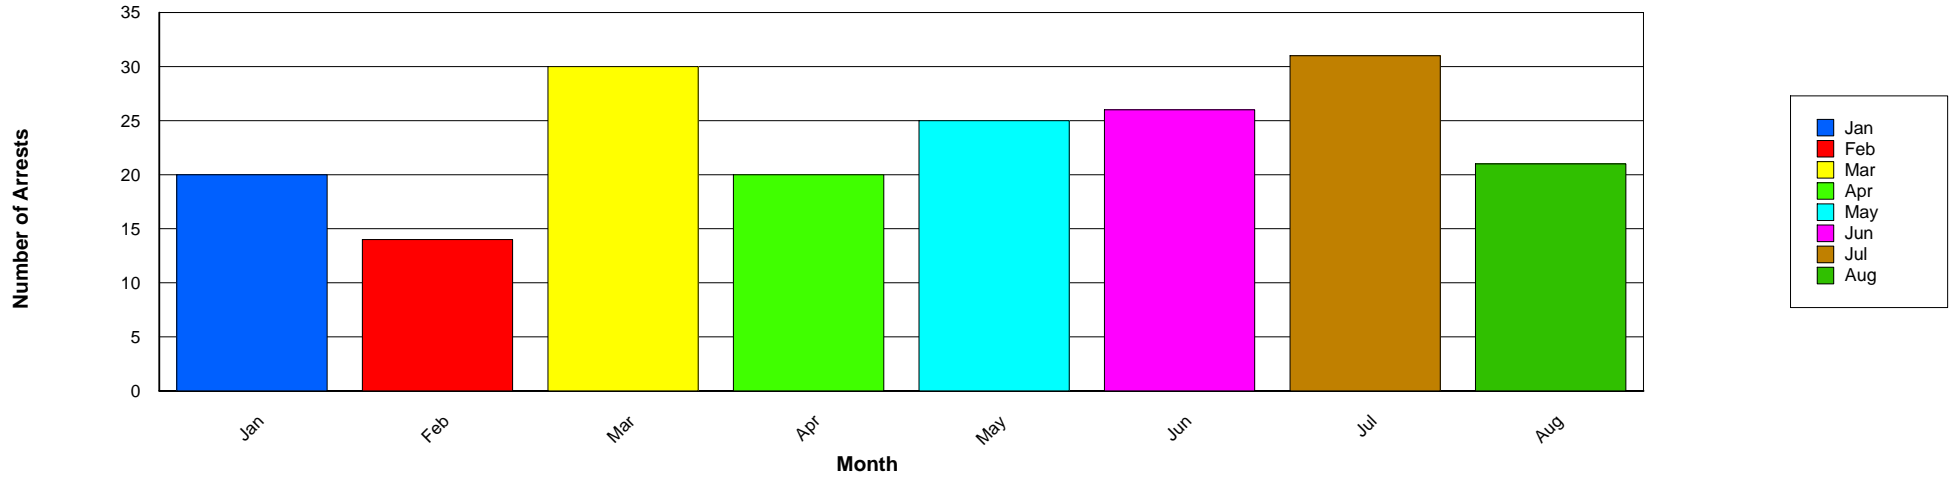

SIOUX COUNTY SHERIFF'S OFFICE

Monthly Comparison of Arrests

01/01/2017 thru 08/31/2017

Count of Arrest per Month

	Jan	Feb	Mar	Apr	May	Jun	Jul	Aug	Total
13A-Aggravated Assault	0	0	4	0	3	1	1	1	10
13B-Simple Assault	0	0	0	0	0	1	1	1	3
13C-Intimidation	1	0	3	1	1	0	0	1	7
220-Burglary/B&E	0	0	0	0	0	0	1	0	1
23H-Other Larceny	0	1	0	0	1	2	1	1	6
250-Counterfeit/Forgery	1	0	0	0	2	0	1	0	4
26A-Swindle/Confidence	0	0	0	0	1	0	0	0	1
35A-Drug/Narc Violation	1	0	2	2	2	3	3	1	14
370-Porno/Obscene Matl	1	0	0	0	0	0	0	0	1
520-Weapon Law Violation	0	0	0	1	0	0	0	0	1
90D-Drive Under Infl	5	3	6	2	4	6	3	2	31
90Z-All Other Offenses	11	10	15	12	9	13	19	14	103

	Jan	Feb	Mar	Apr	May	Jun	Jul	Aug	Total
INFO-INFORMATION	0	0	0	2	2	0	1	0	5
Total	20	14	30	20	25	26	31	21	187